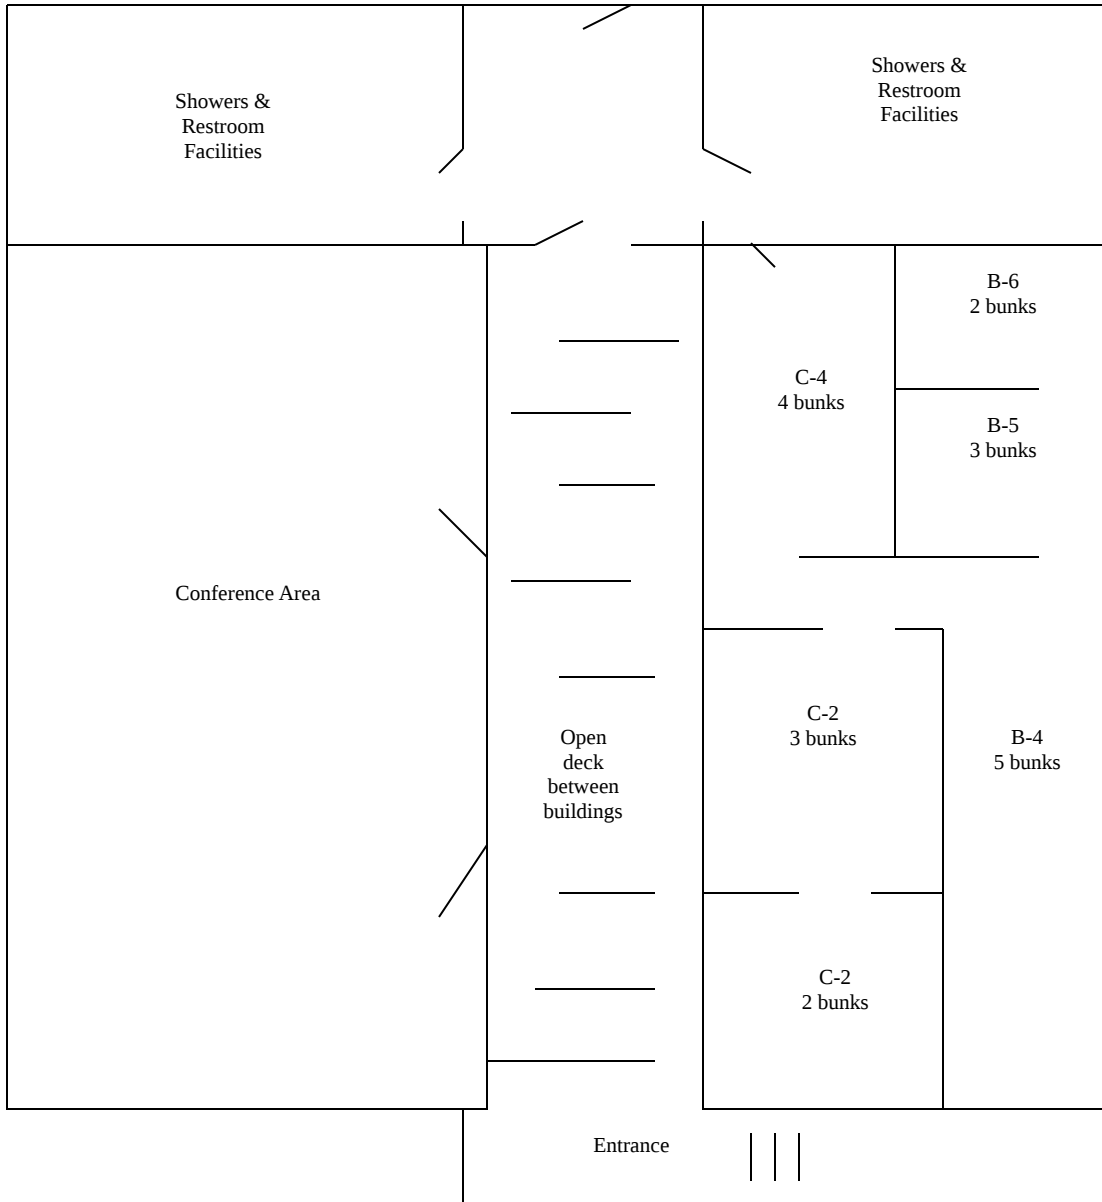

MARANATHA CENTER

All beds are bunks

Total Capacity: 38

The conference area dimensions are:

50.5' long by 23' wide

Not drawn to scale! Building assignments are subject to change by management.