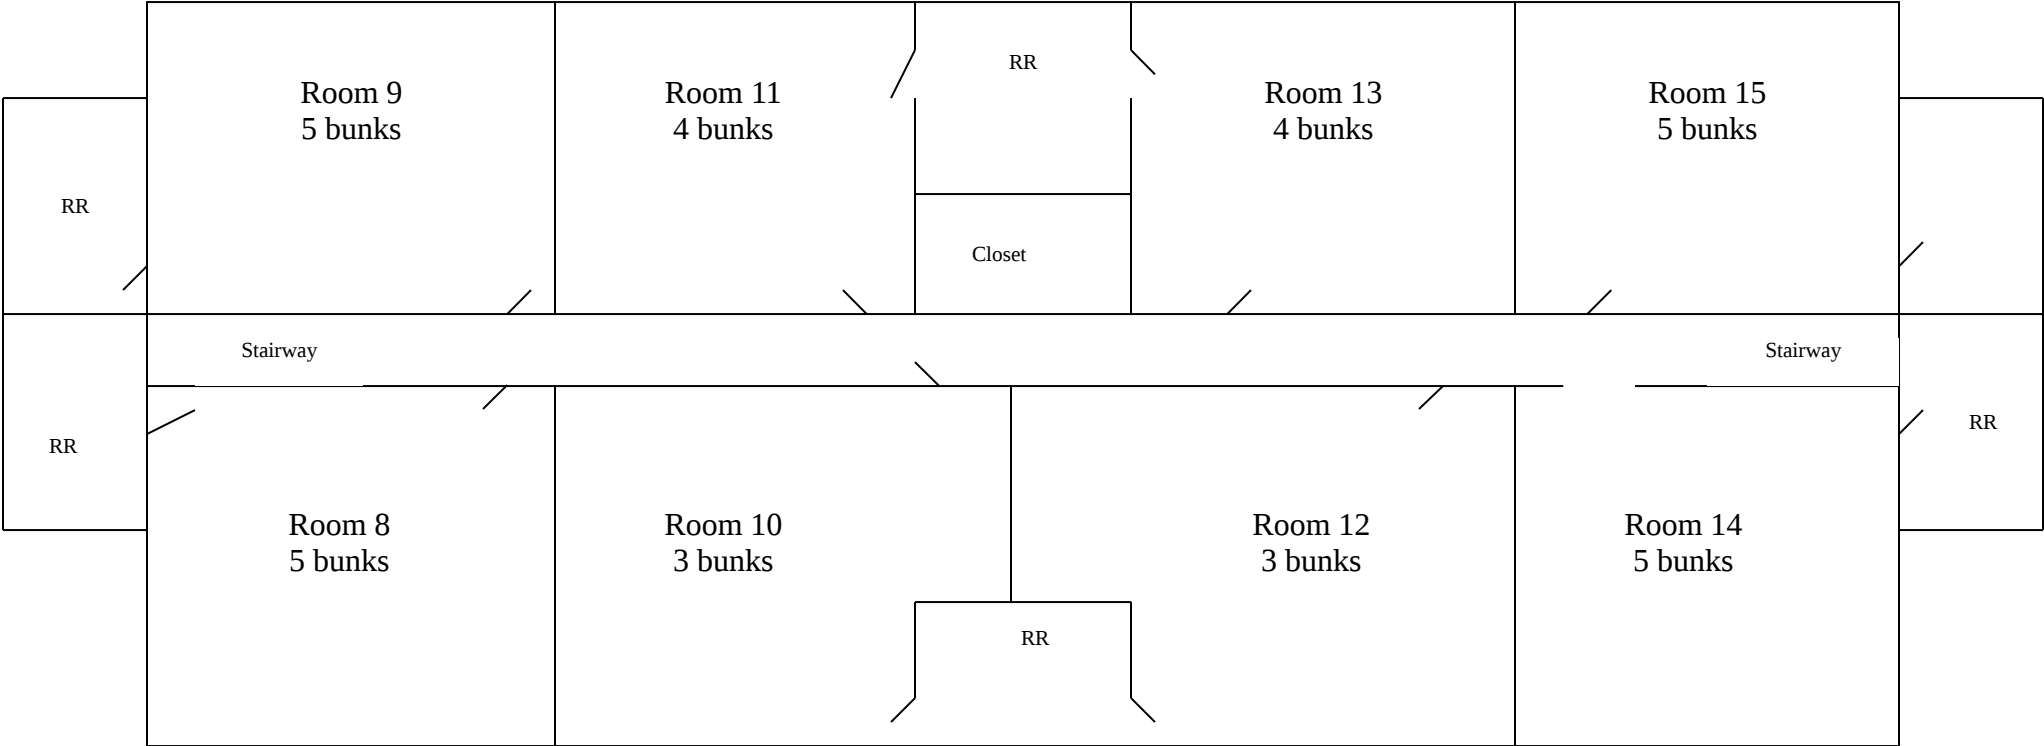

BIG OAK INN - UPSTAIRS

Rooms 10 and 13 share a bath.
Rooms 11 and 12 share a bath.

Not drawn to scale! Building assignments are subject to change by management.