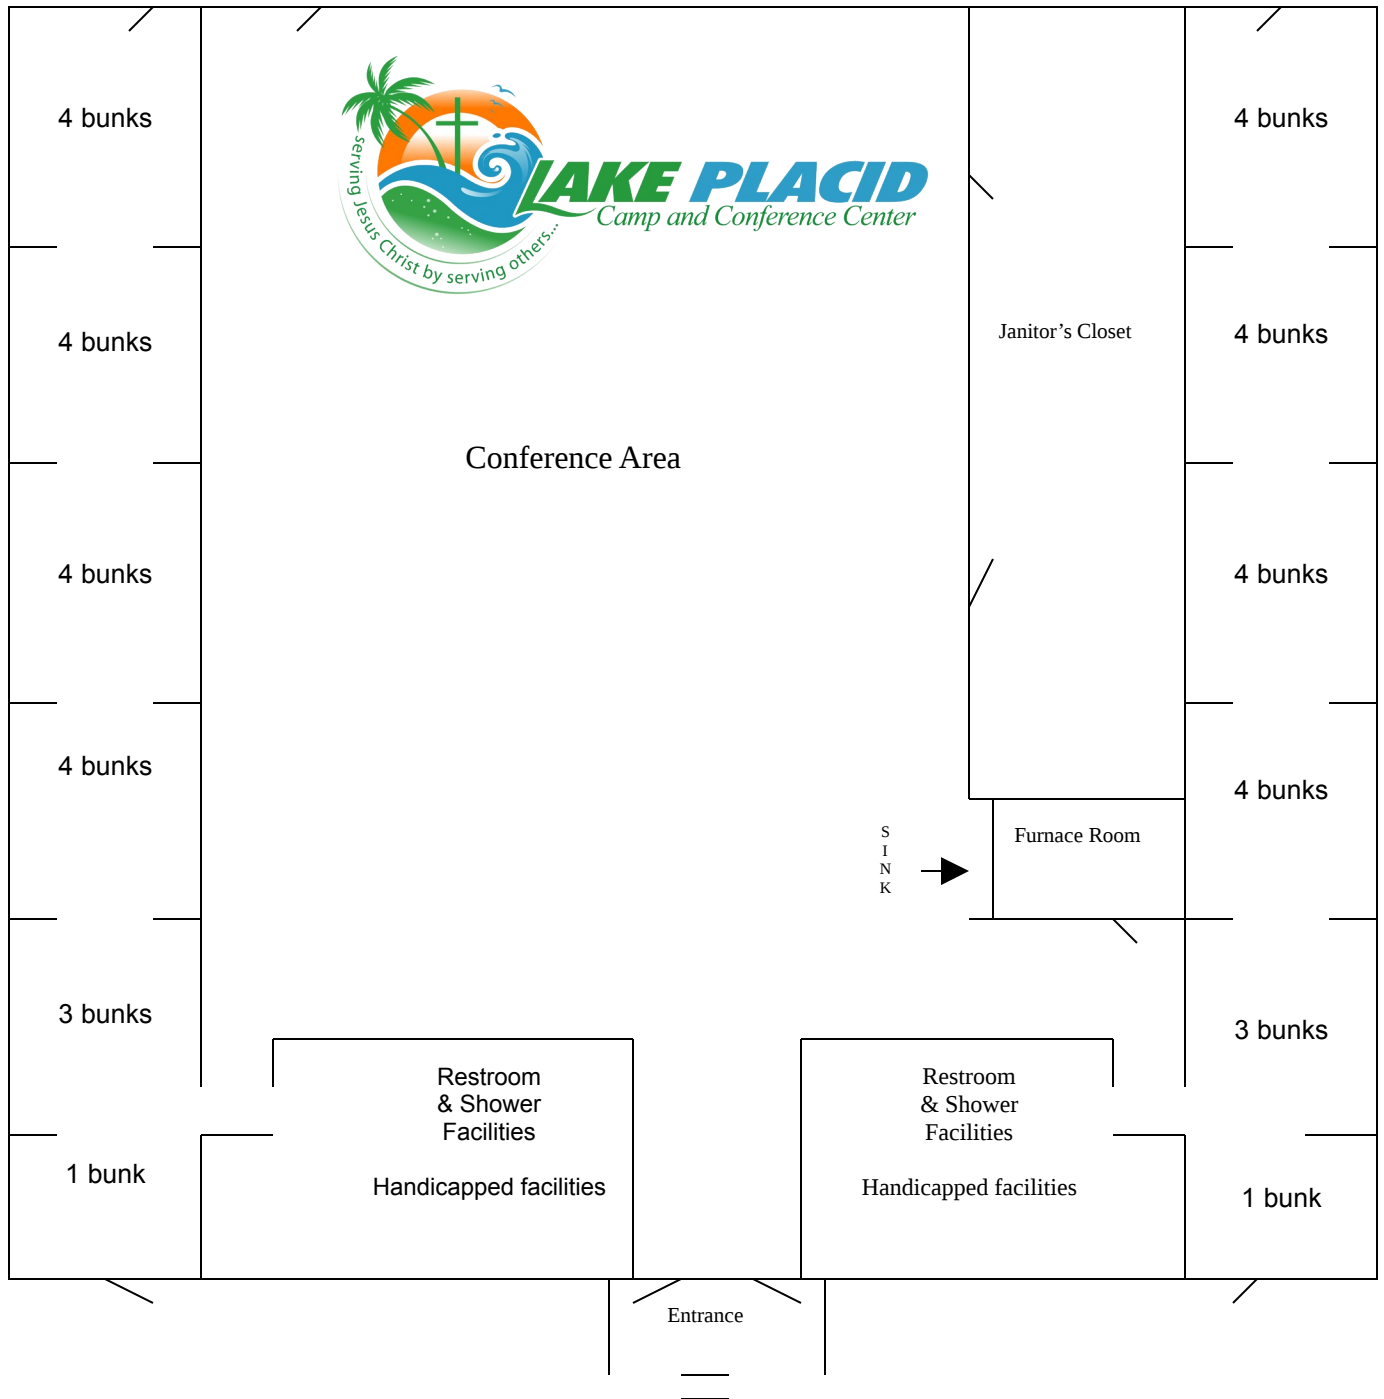

ALPHA CENTER

This building will sleep 80 people - forty on each side.
Each restroom has handicapped facilities.
Conference area is 49' wide by 42' long.

Not drawn to scale